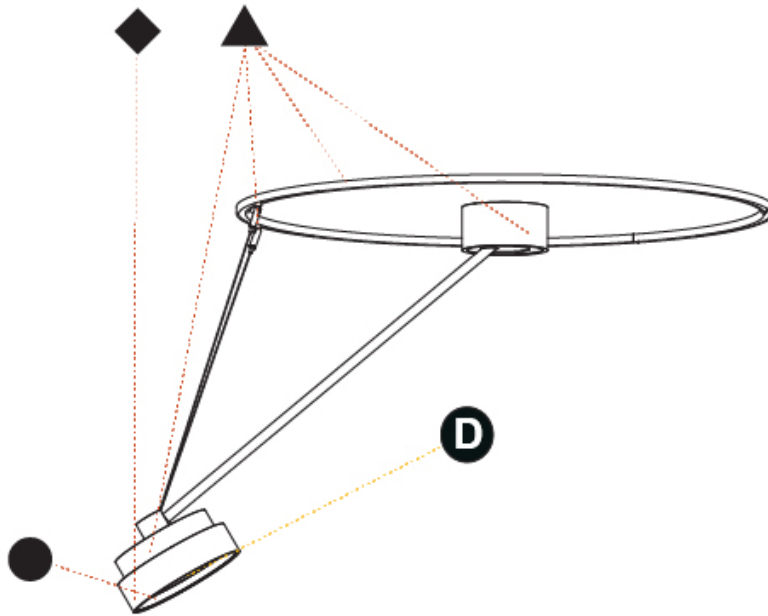

SIGN DIVA DANCER SUSPENSION

A30871-

PROJECT	_____
TYPE	_____
SPECIFIER	_____
QUANTITY	_____
DATE	_____